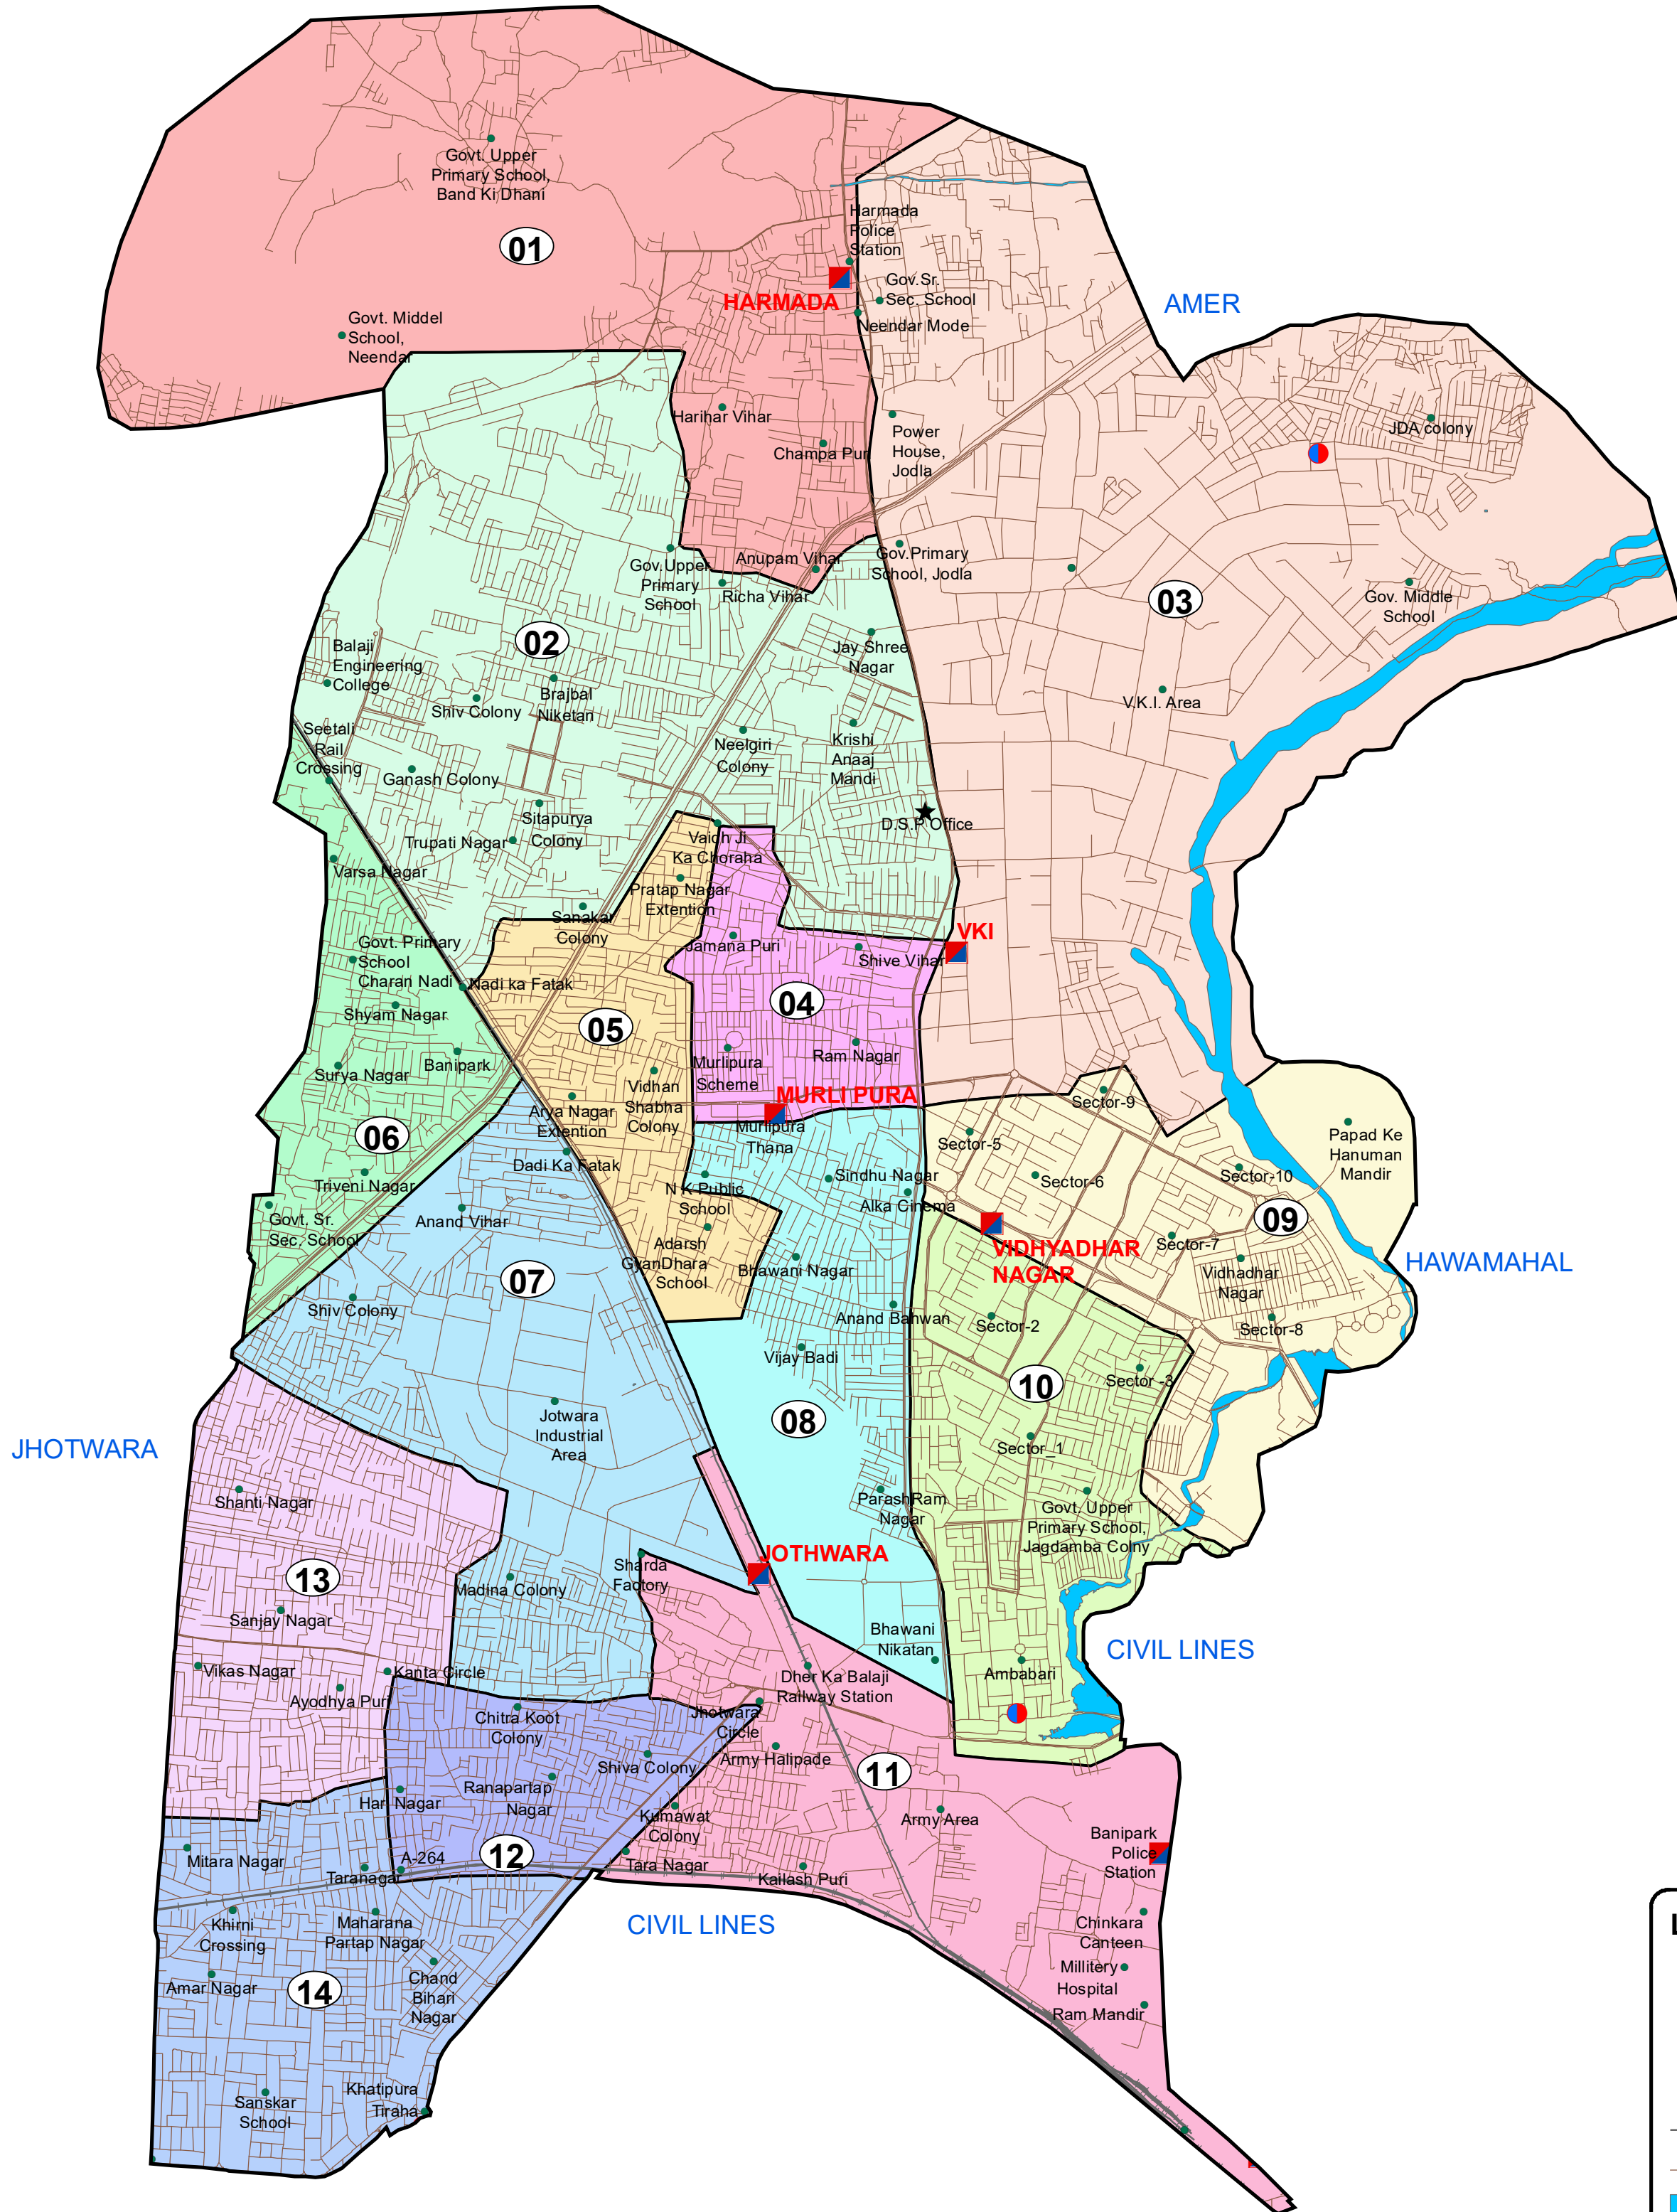

**MAP SHOWING WARD BOUNDARIES &
ASSEMBLY CONSTITUENCY - VIDHYADHAR NAGAR- (50) ,JAIPUR**

Legend

- ★ SP OFFICE
- POLICE STATION
- POLICE CHOWKI
- IMPORTANT LOCATIONS
- RAILWAY LINE
- ROADS
- RIVER / WATER BODIES
- WARD BOUNDARY